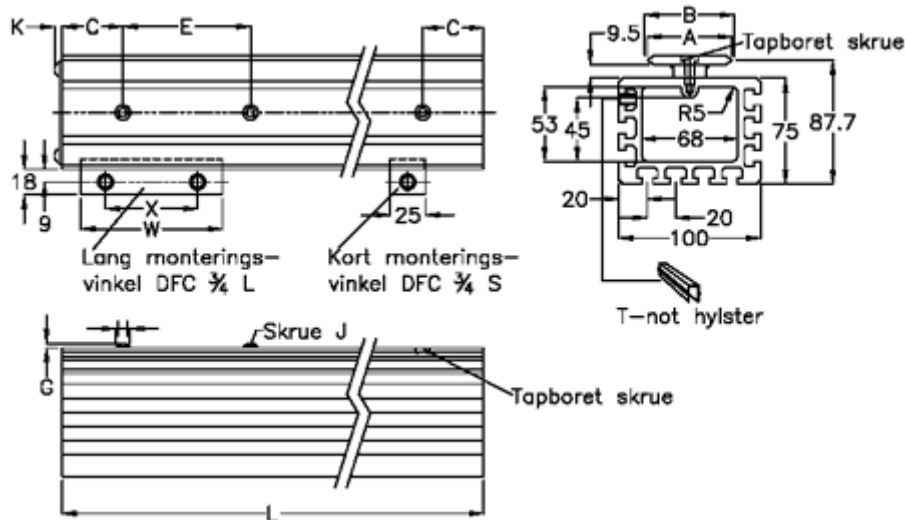

Article number: 057137916

Description: Hepco GV3 slide beam SB M 44 L7916 P3

## Measures

A	= 44	K	= 5.5
B	= 45.58	L	= 7916
C	= 43	Long mounting angle	= DFC4S
E	= 90	Precision type	= P3
For bearing	= AU 44 34	Short mounting angle	= DFC4L
G	= 3.3	W	= 100
H	= 10.5	Weight kg/1000	= 10.0
J	= M6	x	= 65